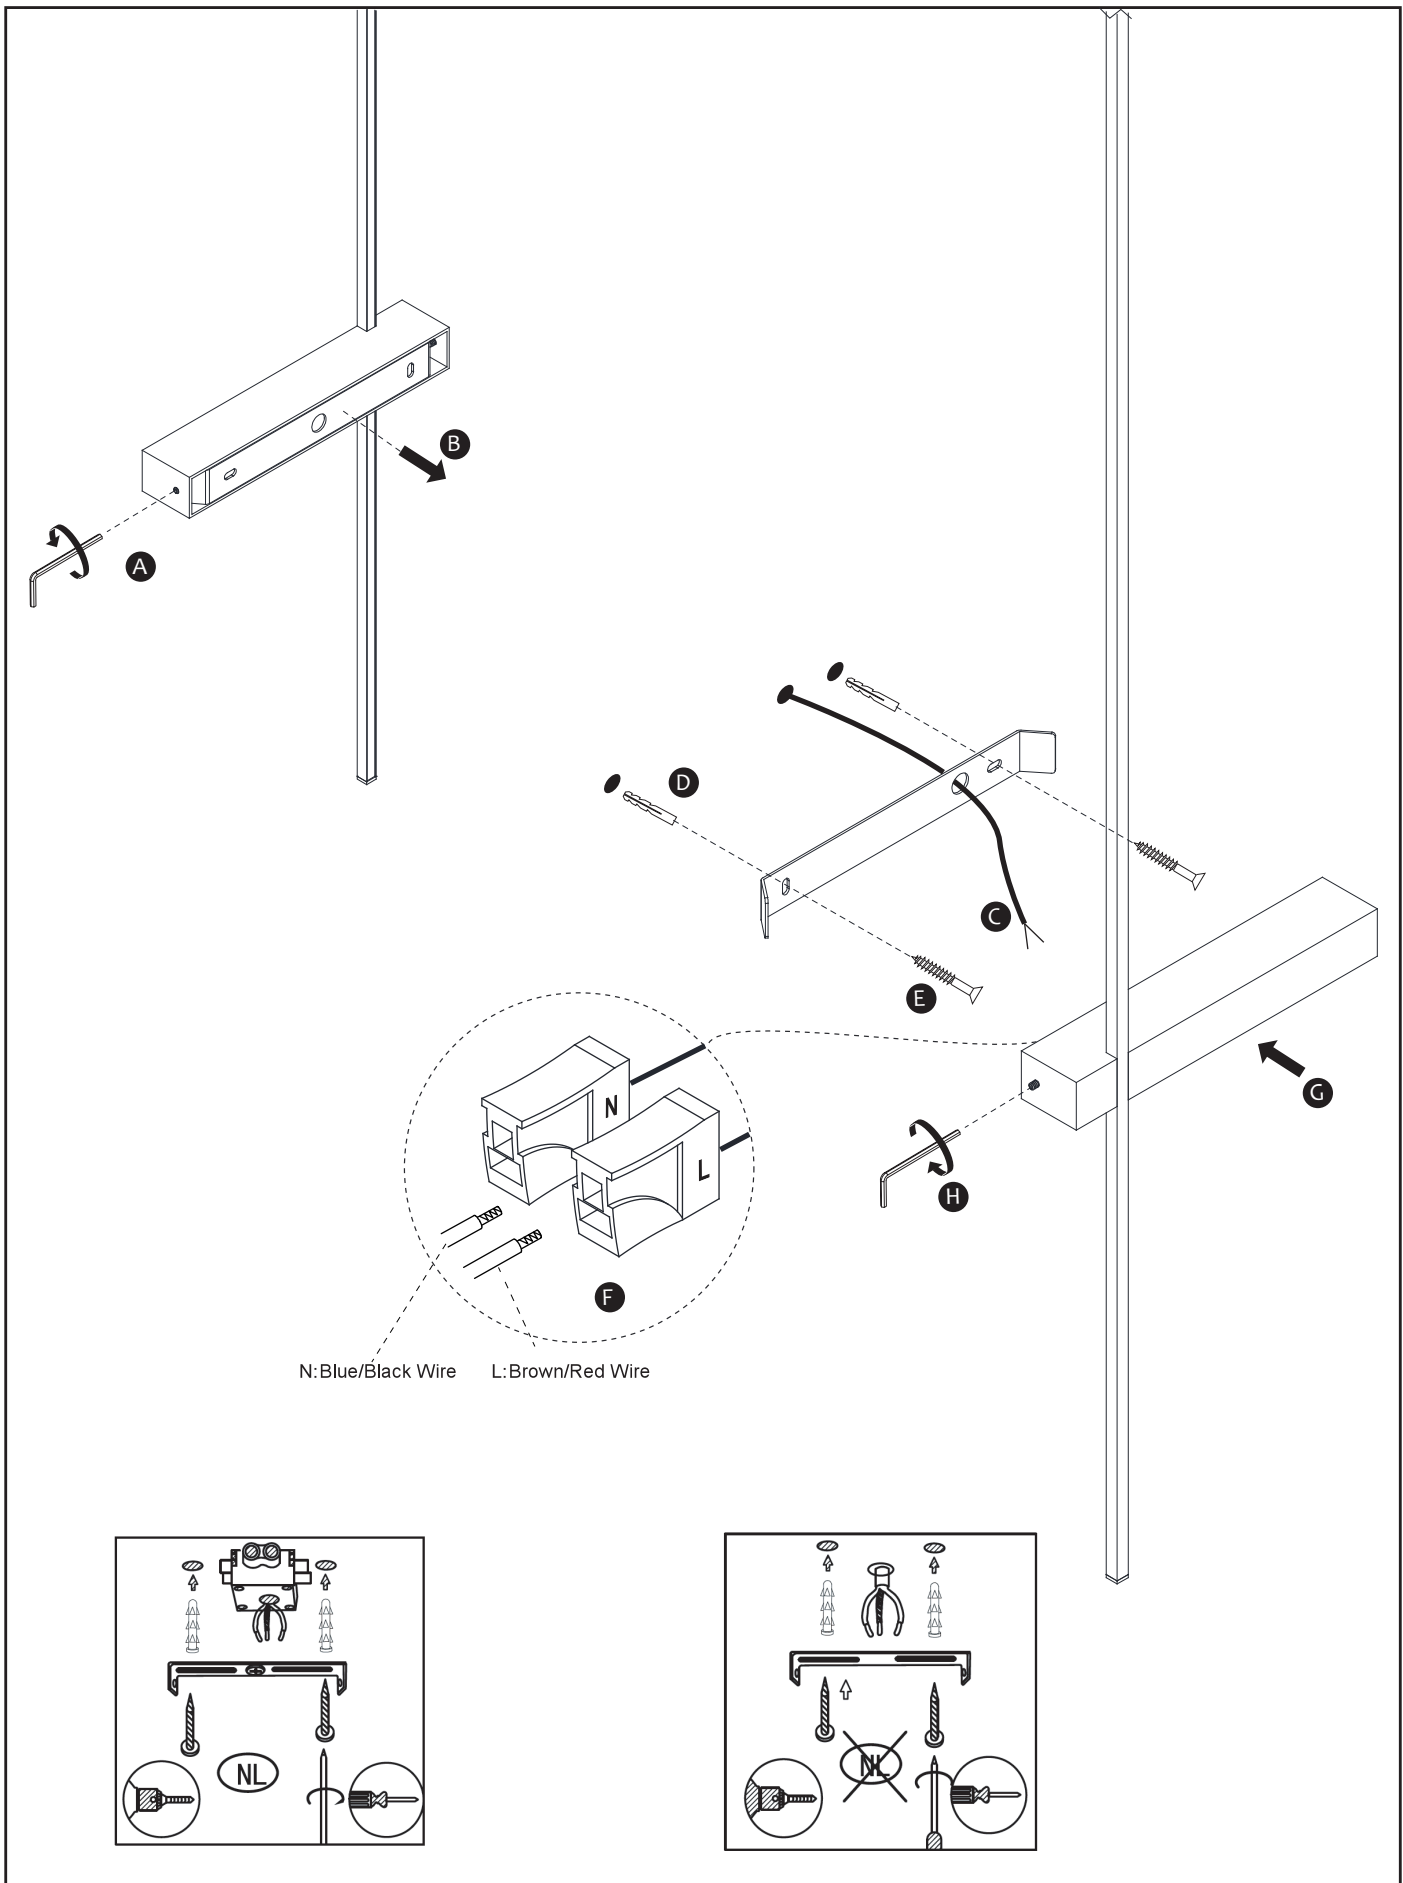

LUCIDE

GENERAL SPECIFICATIONS

item number : 12200/90/30

EAN code : 5411212126917

SEGIN

General

Dimensions LxWxH : 22 cm x 3 cm x 90 cm

Height minimum : 90 cm

Height maximum : 90 cm

Dimensions shade LxWxH : 0.6 cm x 89.7 cm

Main material : Aluminium en PS

Ceiling rose material : -

Color : Black

Style : Modern

Shape : Linear

Weight : 0.4 kg

Cable length : - cm

Sensor : Without Sensor

Control : Light Switch Control

IP-Class : 20

Electric class : 2

Light source including? : Yes

Lamp socket : Integrated LED

Light source number : 1

Power requirements : 220-240V~50Hz

Bulb type & maximum wattage : LED 10W

For more specifications of this product please visit

www.lucide.com

SEGIN

Item number : 12200/90/30
EAN code : 5 411212126917

For more specifications, dimensions please visit
www.lucide.com