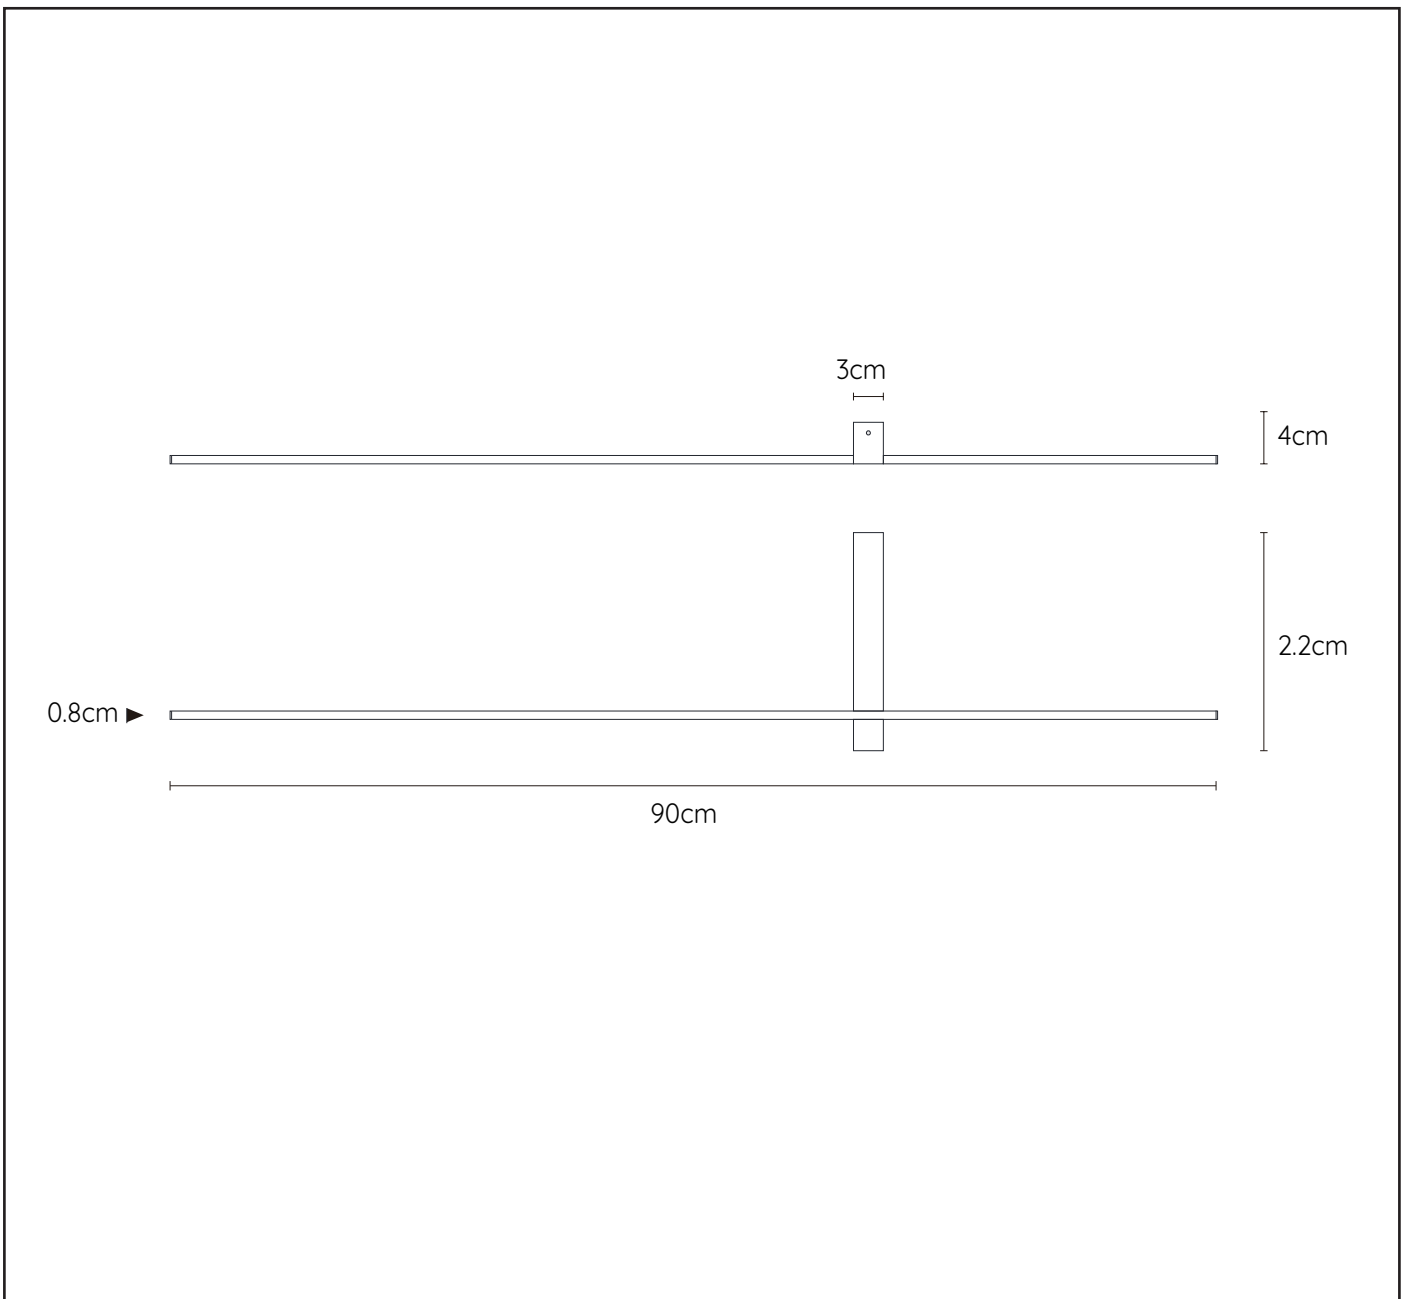

LUCIDE

GENERAL SPECIFICATIONS

item number : 12200/90/30

EAN code : 5411212126917

SEGIN

General

Dimensions LxWxH : 22 cm x 3 cm x 90 cm

Height minimum : 90 cm

Height maximum : 90 cm

Dimensions shade LxWxH : 0.6 cm x 89.7 cm

Main material : Aluminium en PS

Ceiling rose material : -

Color : Black

Style : Modern

Shape : Linear

Weight : 0.4 kg

Cable length : - cm

Sensor : Without Sensor

Control : Light Switch Control

IP-Class : 20

Electric class : 2

Light source including? : Yes

Lamp socket : Integrated LED

Light source number : 1

Power requirements : 220-240V~50Hz

Bulb type & maximum wattage : LED 10W

For more specifications of this product please visit

www.lucide.com

SEGIN

Item number : 12200/90/30
EAN code : 5 411212126917

For more specifications, dimensions please visit
www.lucide.com