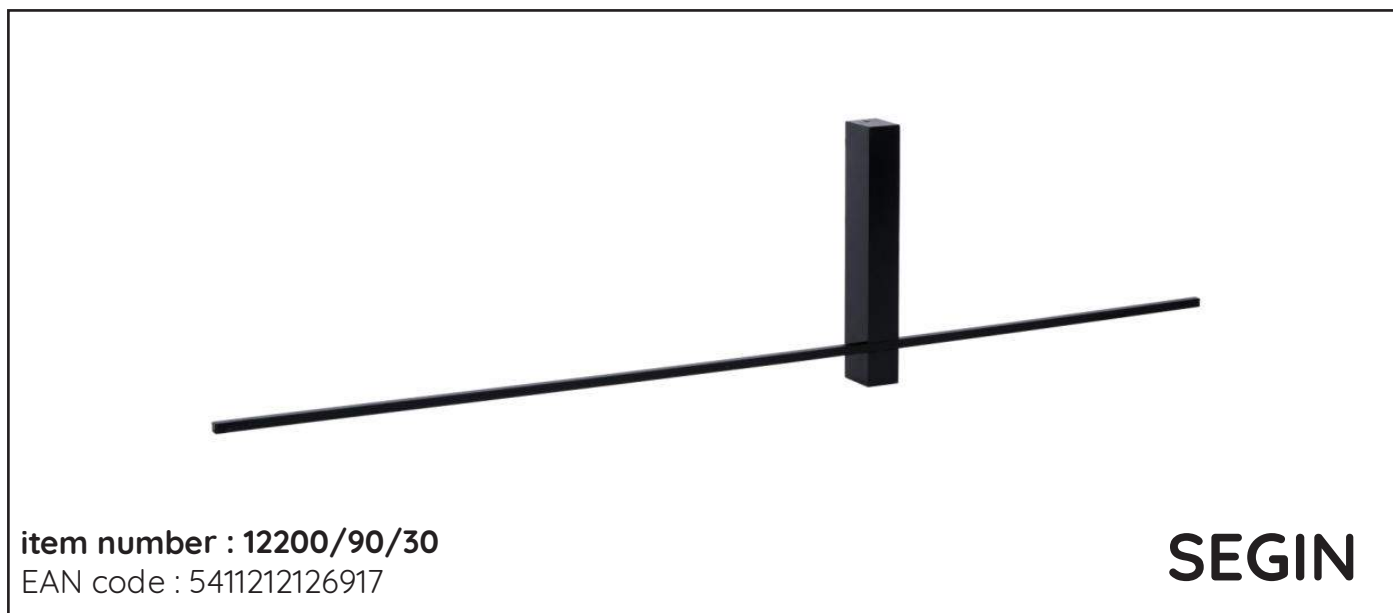

LUCIDE

GENERAL SPECIFICATIONS

item number : 12200/90/30

EAN code : 5411212126917

SEGIN

General

Dimensions LxWxH : 22 cm x 3 cm x 90 cm

Height minimum : 90 cm

Height maximum : 90 cm

Dimensions shade LxWxH : 0.6 cm x 89.7 cm

Main material : Aluminium en PS

Ceiling rose material : -

Color : Black

Style : Modern

Shape : Linear

Weight : 0.4 kg

Warranty : 3 years

Product specifications

Dimmable : No

Light direction : Inward

Adjustable in height : Not adjustable In Height
(Before Installation)

Directional : Not Directional

Cable : No cable On Product

Power requirements : 220-240V~50Hz

Bulb type & maximum wattage : LED 10W

For more specifications of this product please visit

www.lucide.com

SEGIN

Item number : 12200/90/30
EAN code : 5 411212126917

For more specifications, dimensions please visit
www.lucide.com