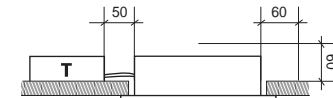

LIGHT SOURCE OPTIONS - OPCIONES DE FUENTE DE LUZ

MR16 12V MAX 50W (not included) | gear - equipo (not included) | socket - portalámparas (not included)

GU10 MAX 50W (not included) | socket - portalámparas (not included)