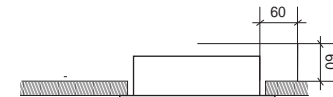

LIGHT SOURCE OPTIONS - OPCIONES DE FUENTE DE LUZ

MR16 12V MAX 50W (not included) | gear - equipo (not included) | socket - portalámparas (not included)

GU10 MAX 50W (not included) | socket - portalámparas (not included)