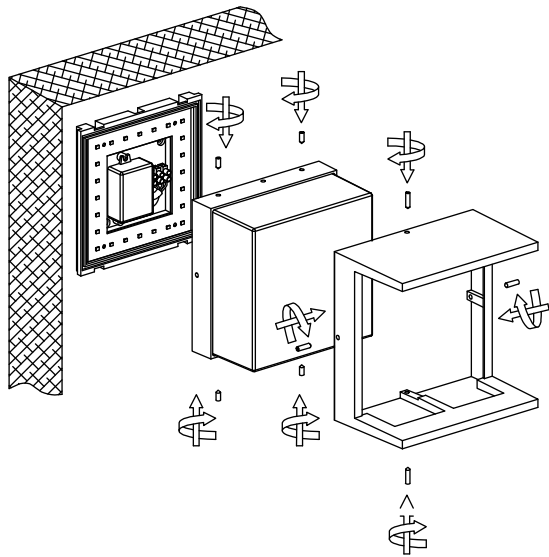

longer screws to fix the mounting box  
shorter screws to fix the diffuser

O-Ring must be under washer, no reverse position

LIGHT SOURCE - FUENTE DE LUZ

SMD LED 10W 3000K 400lm incl

TECHNICAL FEATURES - CARACTERÍSTICAS TÉCNICAS