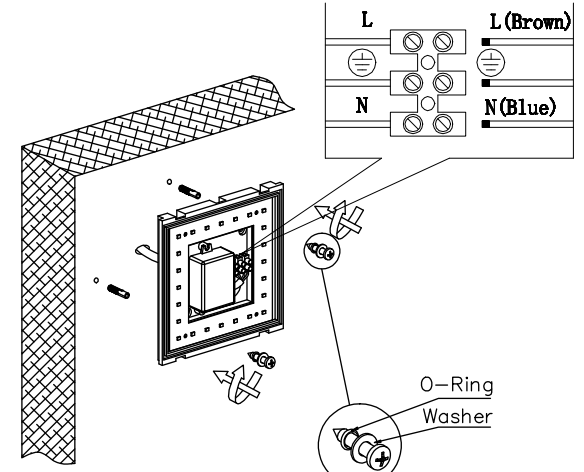

longer screws to fix the mounting box  
shorter screws to fix the diffuser

O-Ring must be under washer, no reverse position

LIGHT SOURCE - FUENTE DE LUZ

SMD LED 10W 3000K 400lm incl

TECHNICAL FEATURES - CARACTERÍSTICAS TÉCNICAS