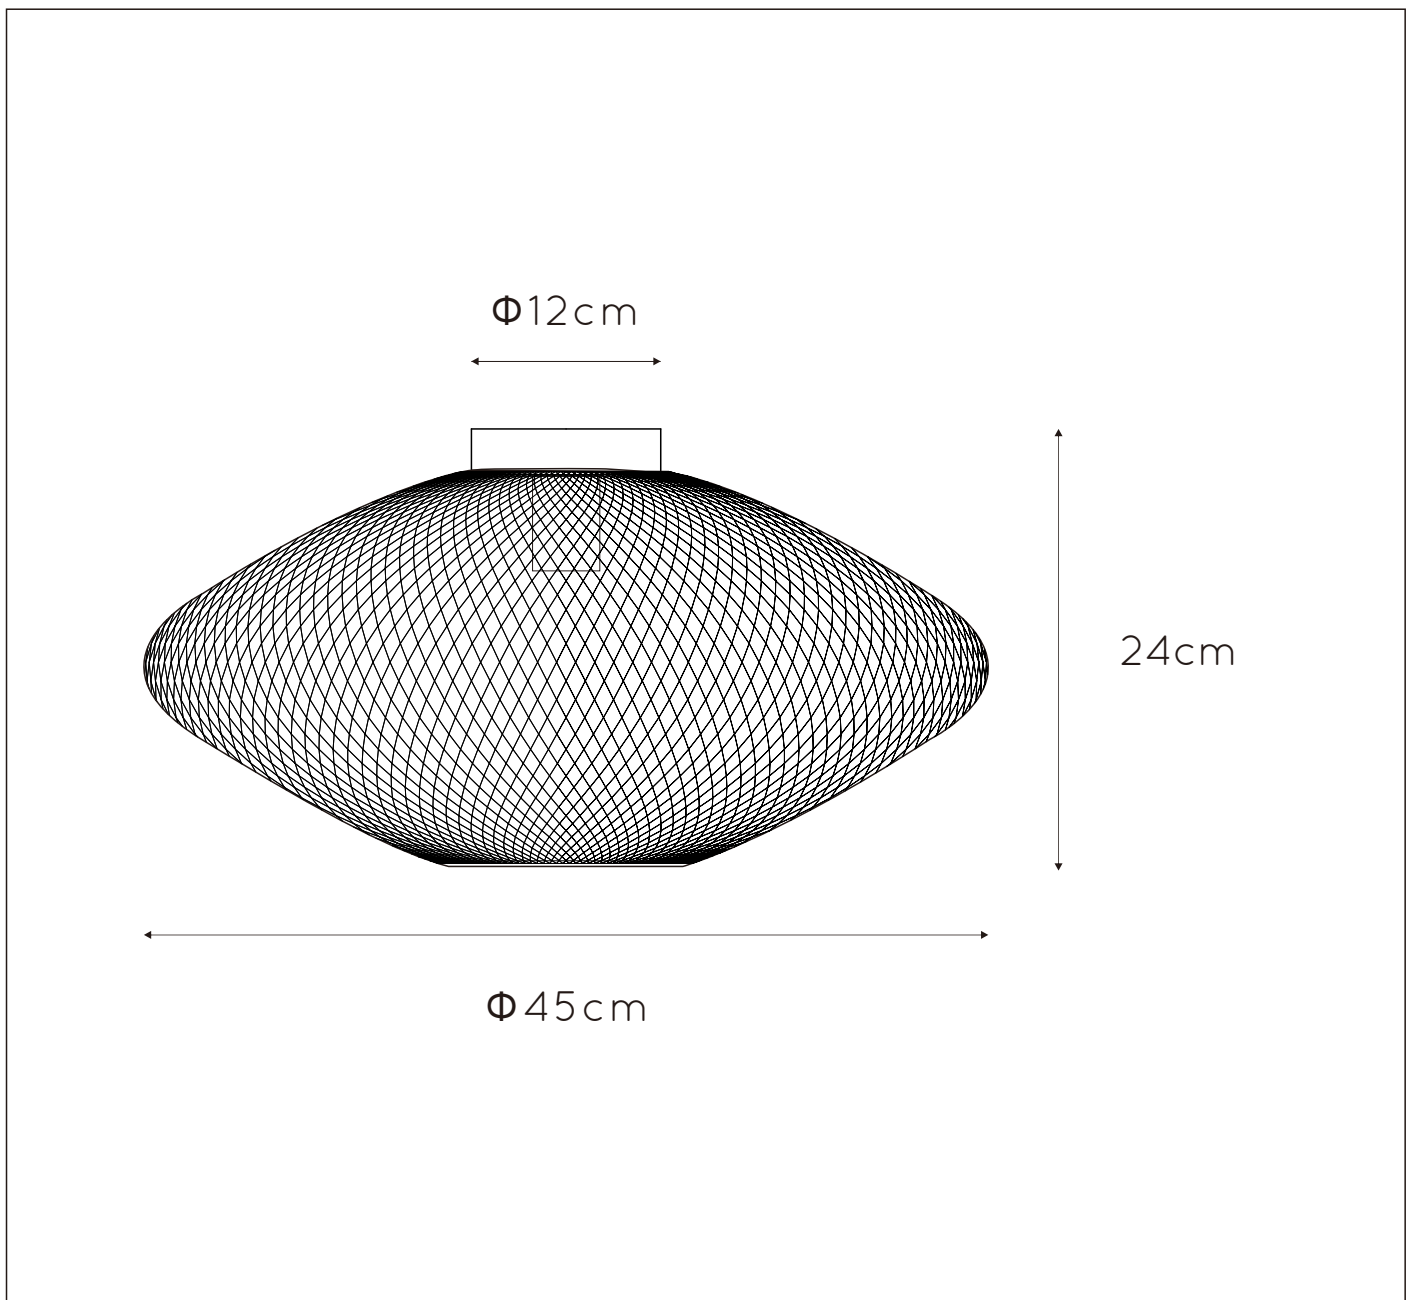

LUCIDE

TECHNICAL DRAWING & DIMENSIONS

MESH

Item number : 21123/45/30

EAN CODE : 5411212211378

For more specifications, dimensions please visit

www.lucide.com