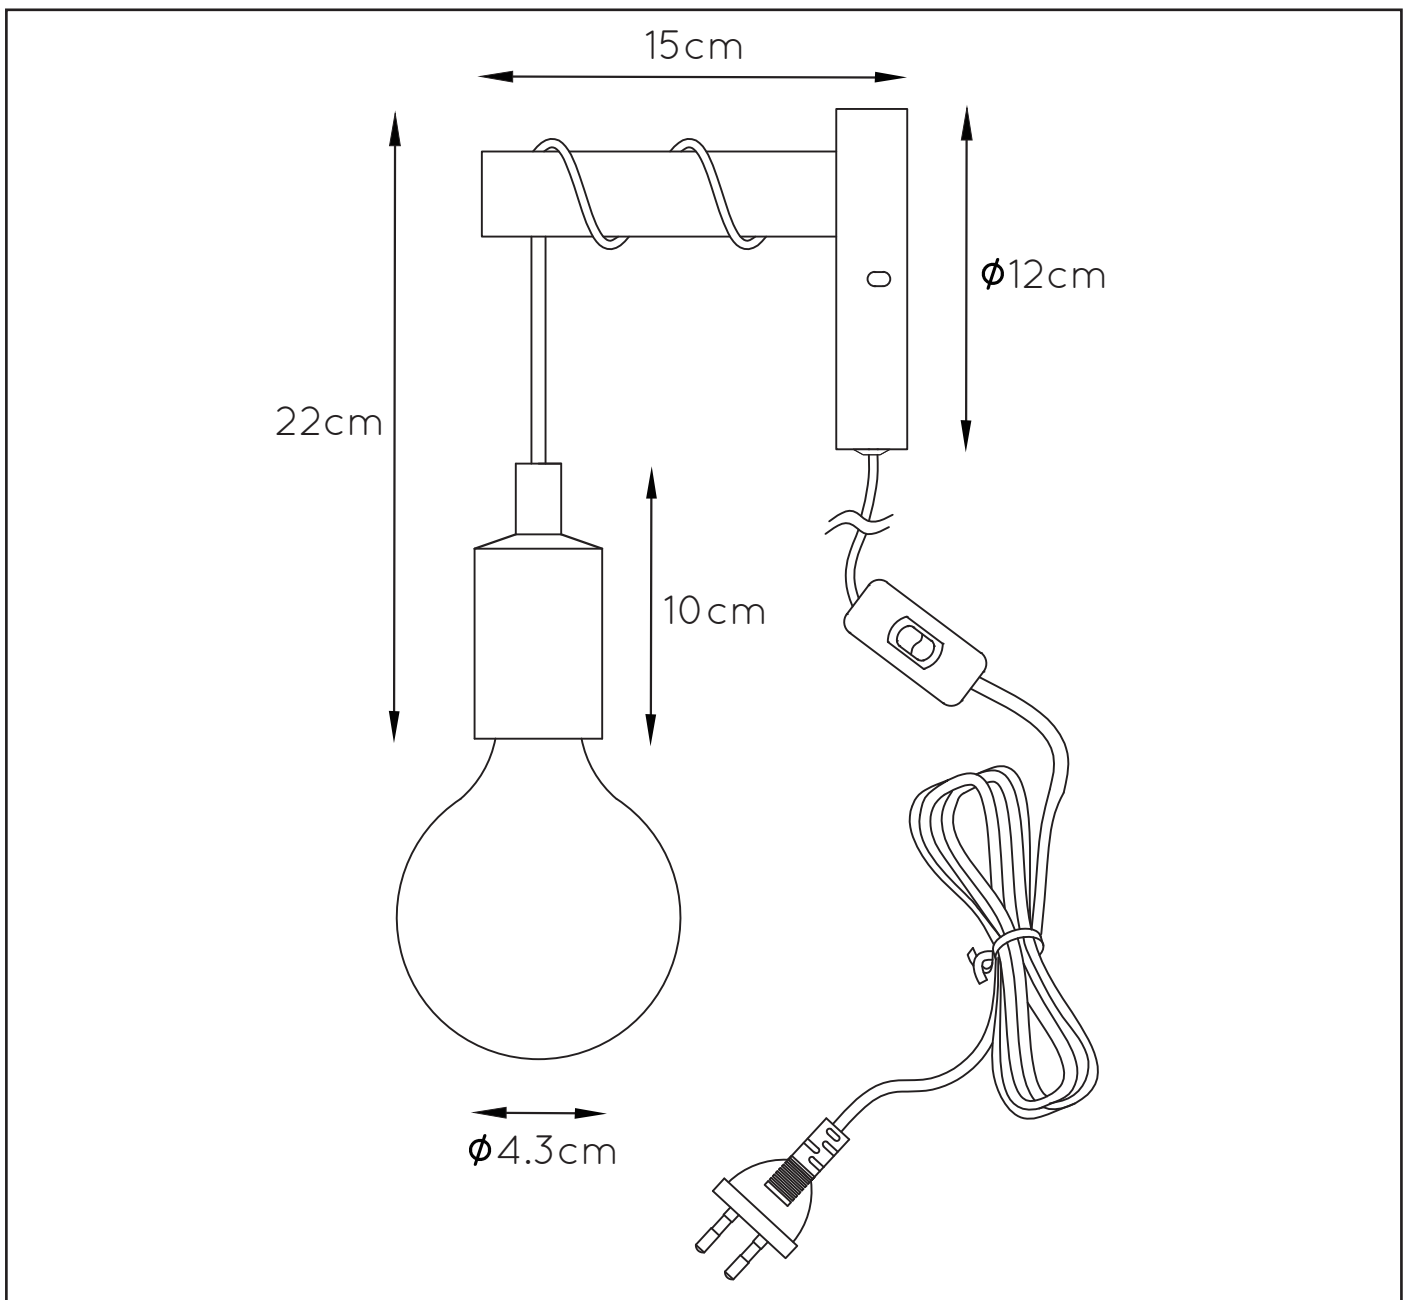

PAULIEN

Item number : 08227/01/35

EAN code : 5411212082930

Item number : 08227/01/66

EAN code : 5411212082947