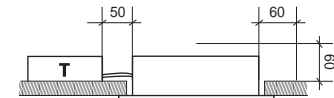

REF. 43399

Ø65

REF. 43400

70x70

LIGHT SOURCE OPTIONS - OPCIONES DE FUENTE DE LUZ

MR16 12V MAX 50W (not included) | gear - equipo (not included) | socket - portalámparas (not included)

GU10 MAX 50W (not included) | socket - portalámparas (not included)