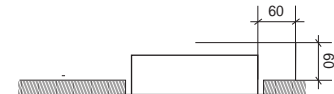

REF. 43399

Ø65

REF. 43400

70x70

LIGHT SOURCE OPTIONS - OPCIONES DE FUENTE DE LUZ

MR16 12V MAX 50W (not included) | gear - equipo (not included) | socket - portalámparas (not included)

GU10 MAX 50W (not included) | socket - portalámparas (not included)