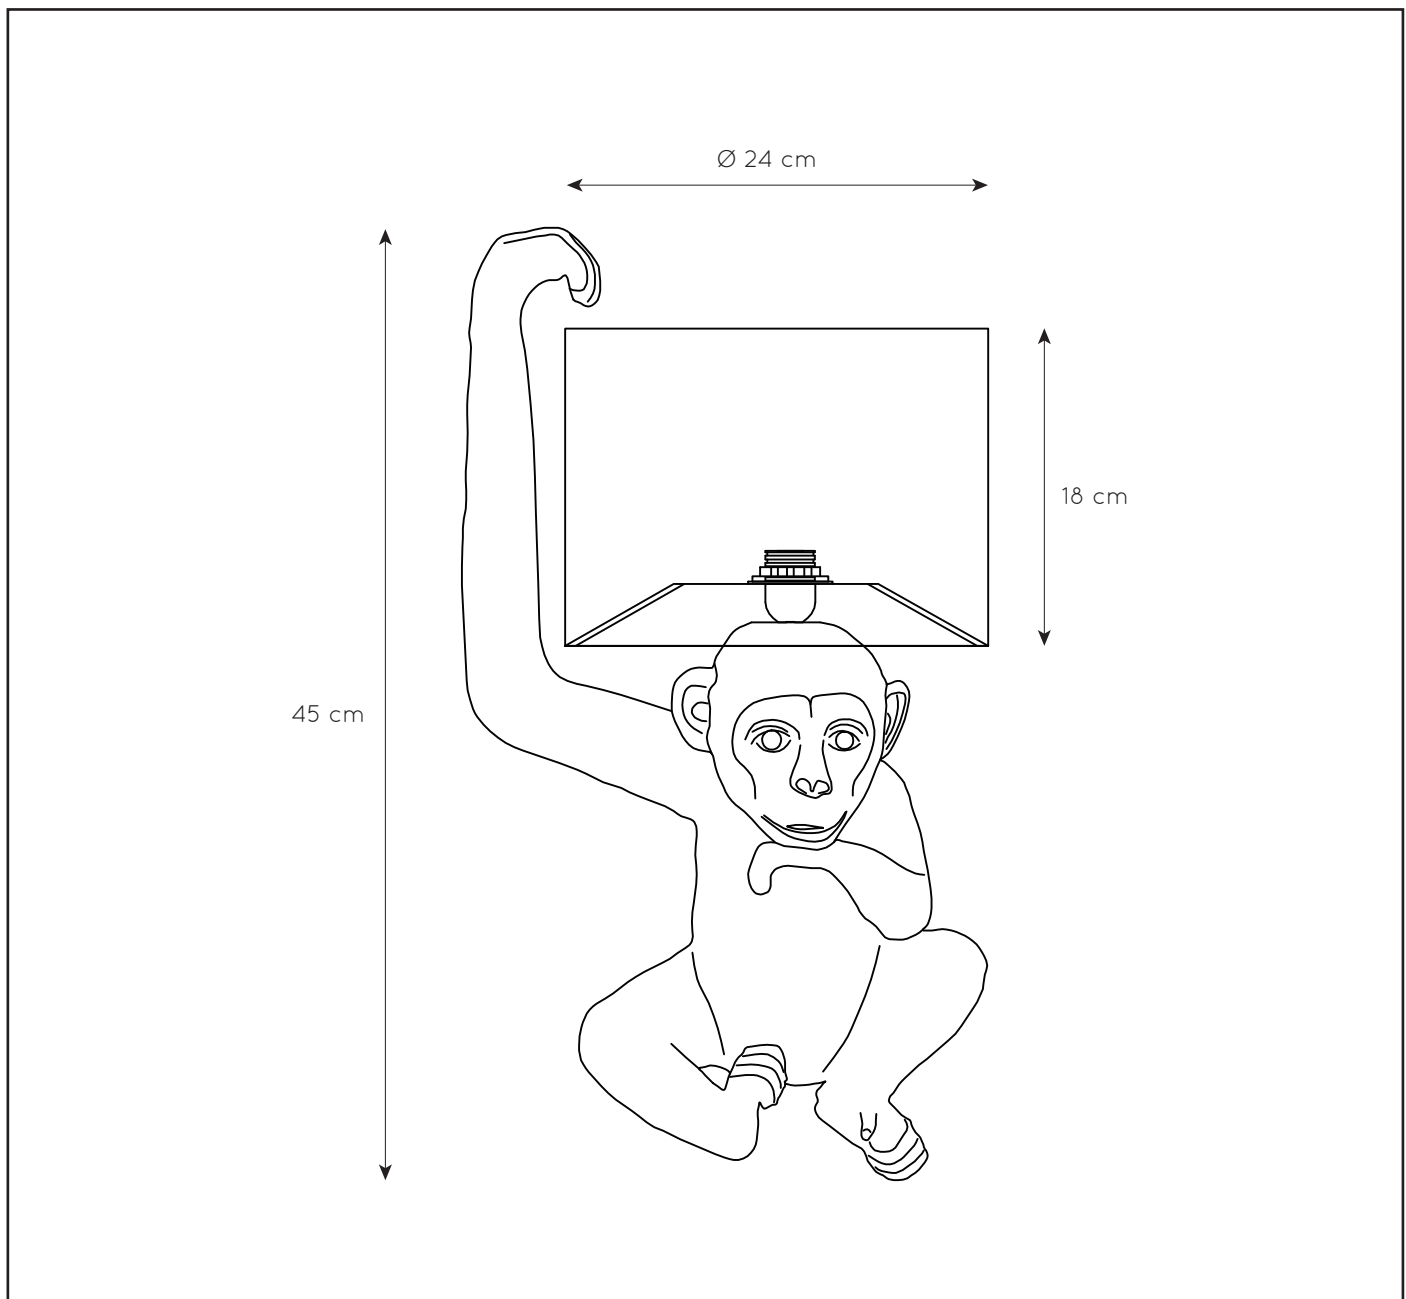

Height minimum : 45 cm

Height maximum : 45 cm

Dimensions shade LxWxH : 24 cm x 24 cm x 18 cm

Main material : Resin + Velvet

Ceiling rose material : None

Color : Gold and black

Style : Modern

Shape : Irregular

Weight : 2.55 kg

Warranty : 2 years

Product specifications

Dimmable : No

Light direction : Around (Diffuse)

Adjustable in height : No

Directional : Not Directional

Cable : Yes, Cable On Product

Cable length : 150 cm

Sensor : Without Sensor

Control : Light Switch Control

IP-Class : 20

Electric class : 2

Light source including ?: No

Lamp socket : E14

Light source number : 1

Power requirements : 220-240V~50Hz

Bulb type & maximum wattage : E14- max.40W

For more specifications of this product please visit

www.lucide.com

CHIMP

Item number : 10502/81/30

EAN code : 5411212105325

For more specifications, dimensions please visit