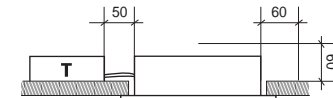

REF. 43399

Ø65

REF. 43400

70x70

LIGHT SOURCE OPTIONS - OPCIONES DE FUENTE DE LUZ

MR16 12V MAX 50W (not included) | gear - equipo (not included) | socket - portalámparas (not included)

GU10 MAX 50W (not included) | socket - portalámparas (not included)