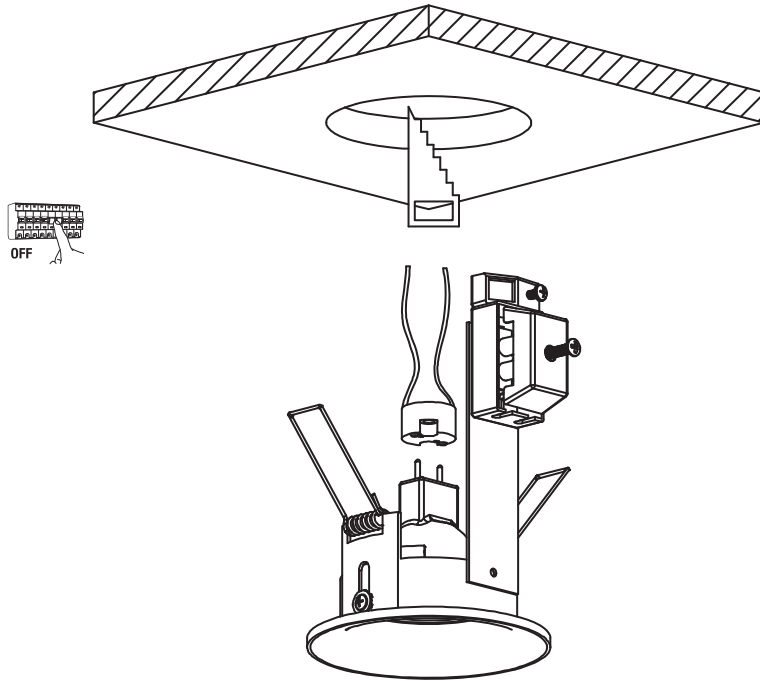

REF. 43399

Ø65

REF. 43400

70x70

LIGHT SOURCE OPTIONS - OPCIONES DE FUENTE DE LUZ

MR16 12V MAX 50W (not included) | gear - equipo (not included) | socket - portalámparas (not included)

GU10 MAX 50W (not included) | socket - portalámparas (not included)

COB LED MODULE 8W (not included) | driver (included)