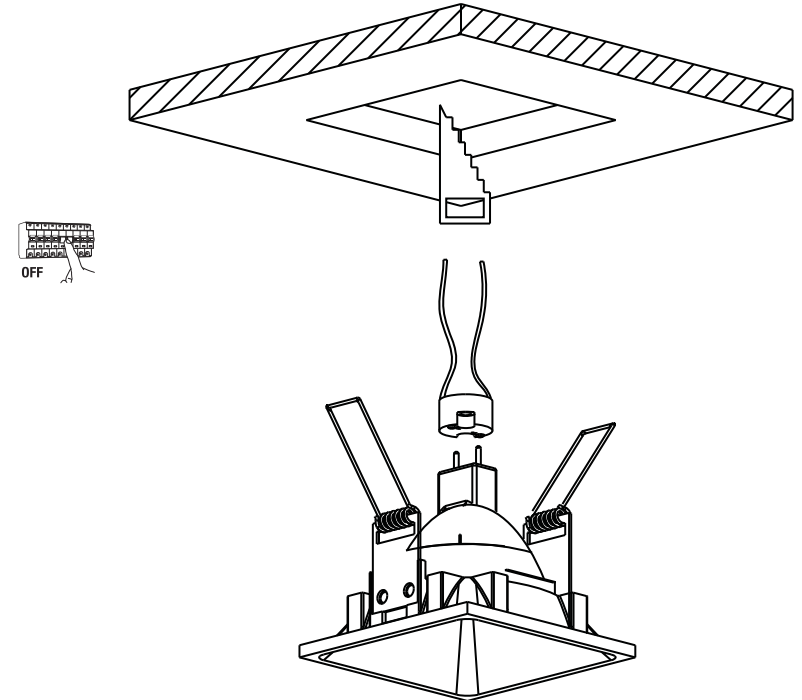

REF. 43399

Ø65

REF. 43400

70x70

LIGHT SOURCE OPTIONS - OPCIONES DE FUENTE DE LUZ

MR16 12V MAX 50W (not included) | gear - equipo (not included) | socket - portalámparas (not included)

GU10 MAX 50W (not included) | socket - portalámparas (not included)

COB LED MODULE 8W (not included) | driver (included)