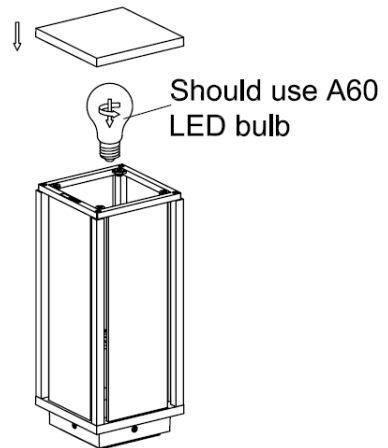

1.

x4

x4

x4

x1

x1

2.

3.

4.

5.

6.