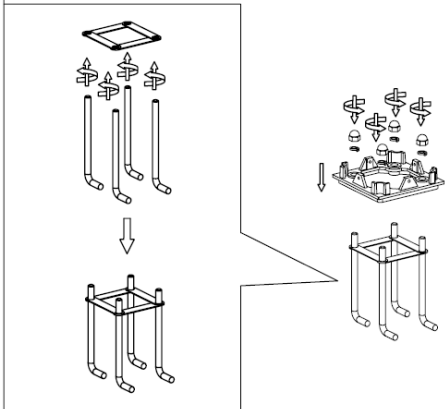

1.

x4

x4

x4

x1

x1

2.

3.

4.

5.

6.