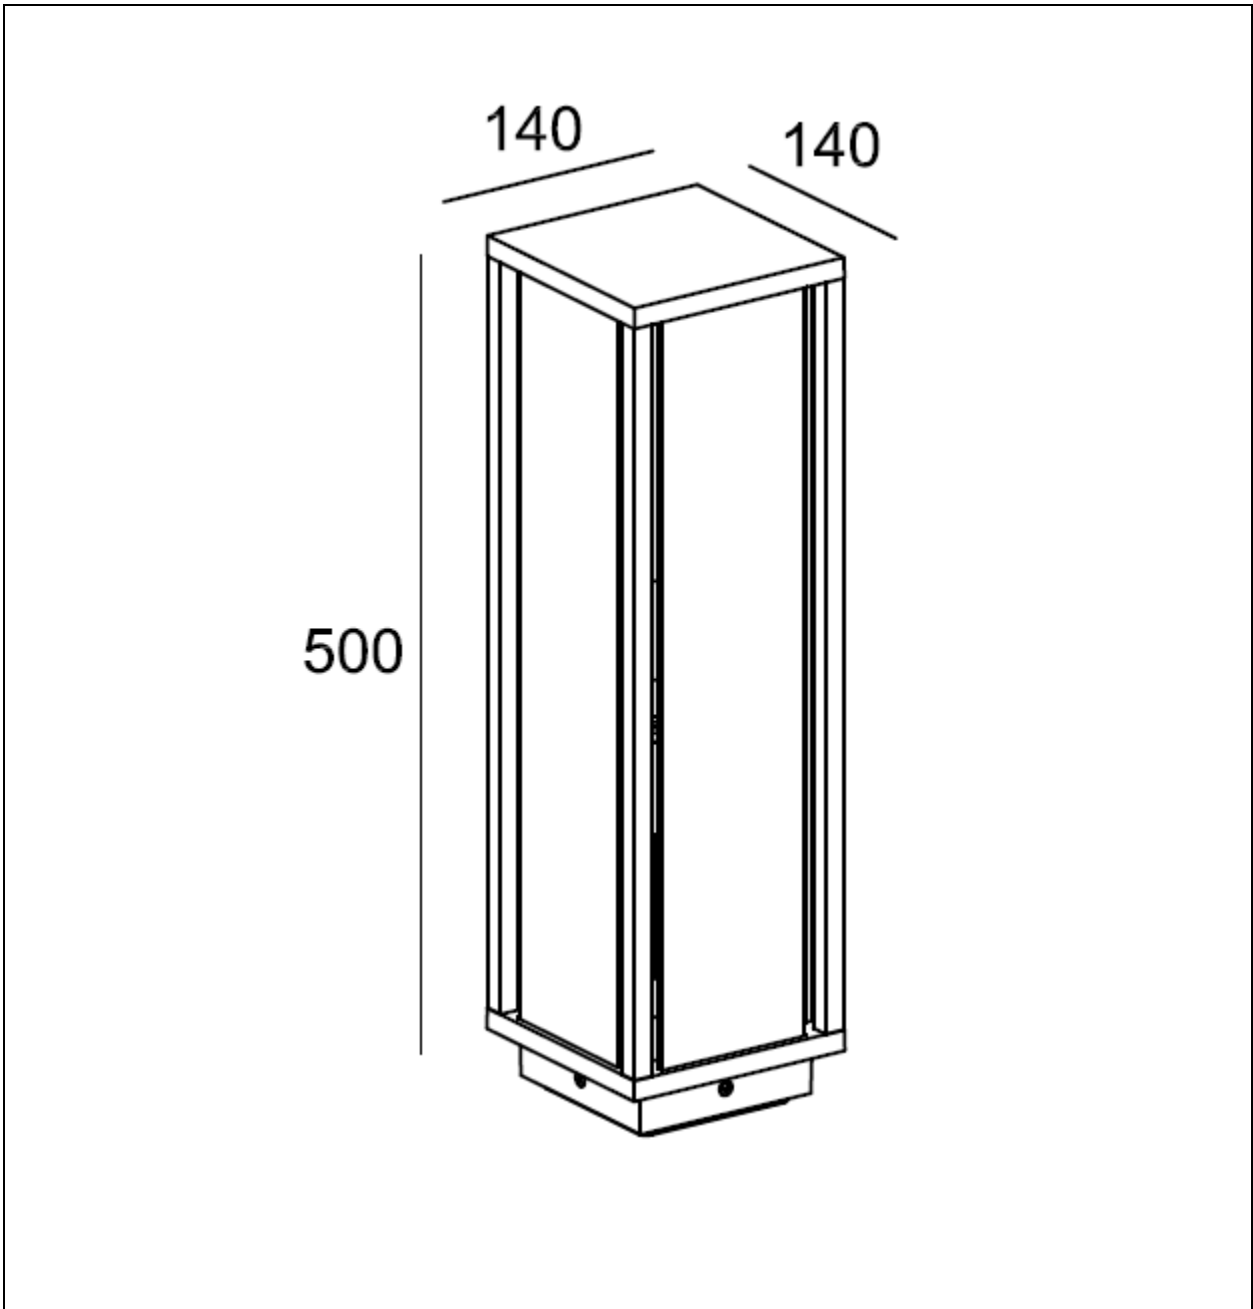

LUCIDE

Item number: 27883/50/30

Technical details

Materials used:	Die-cast Aluminium
Color:	Graphite
Dimmable and how is fixture dimmable	
Size:	Height: 50CM
	Length: 14CM
	Width: 14CM
	Net weight: 3.3KG
Power requirements:	220-240V~50Hz
Bulb type and maximum wattage:	E27 LED Max.15W
Number of bulbs:	1xE27
IP degree:	IP54