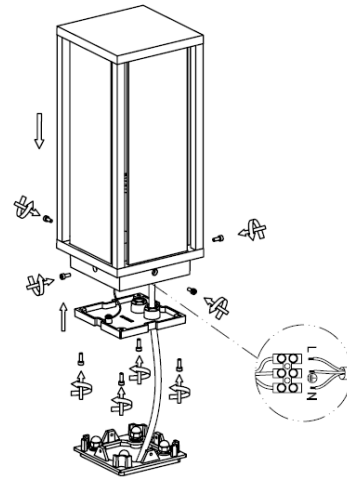

1.

x4

x4

x4

x1

x1

2.

3.

4.

5.

6.