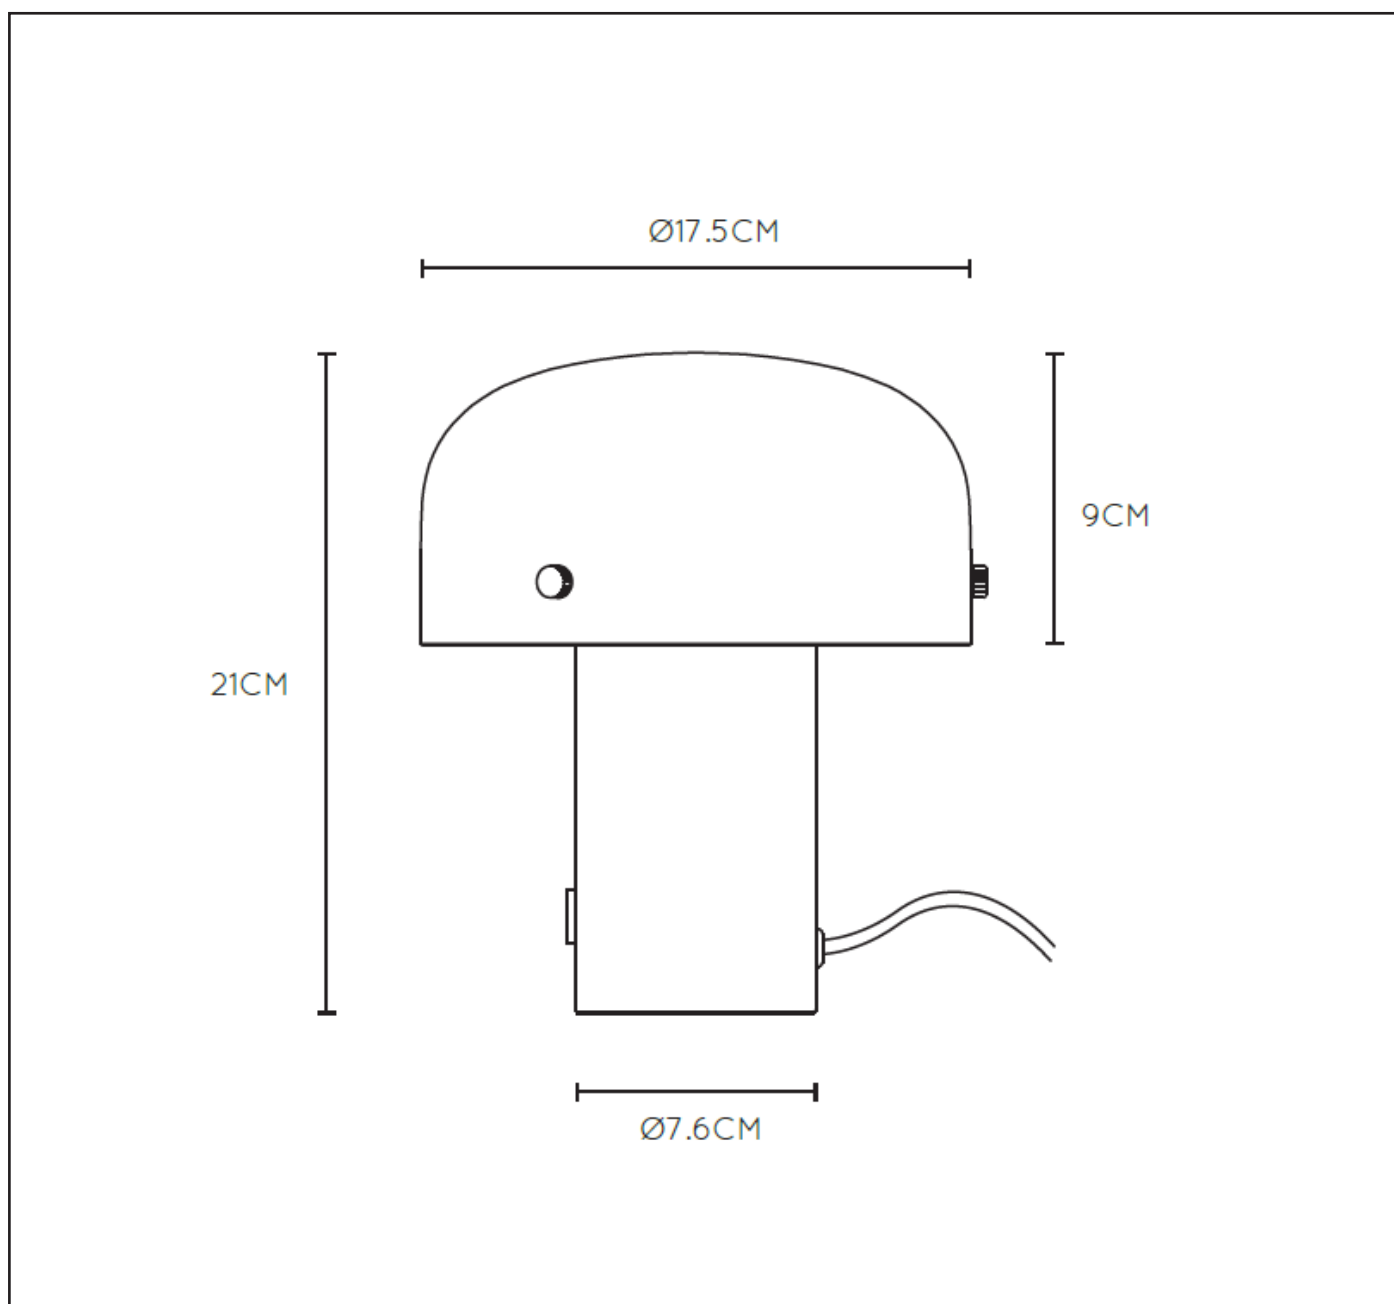

LUCIDE

TECHNICAL DRAWING & DIMENSIONS

TIMON

item number : 05538/01/02
EAN code : 5411212051387

For more specifications, dimensions please visit
www.lucide.com