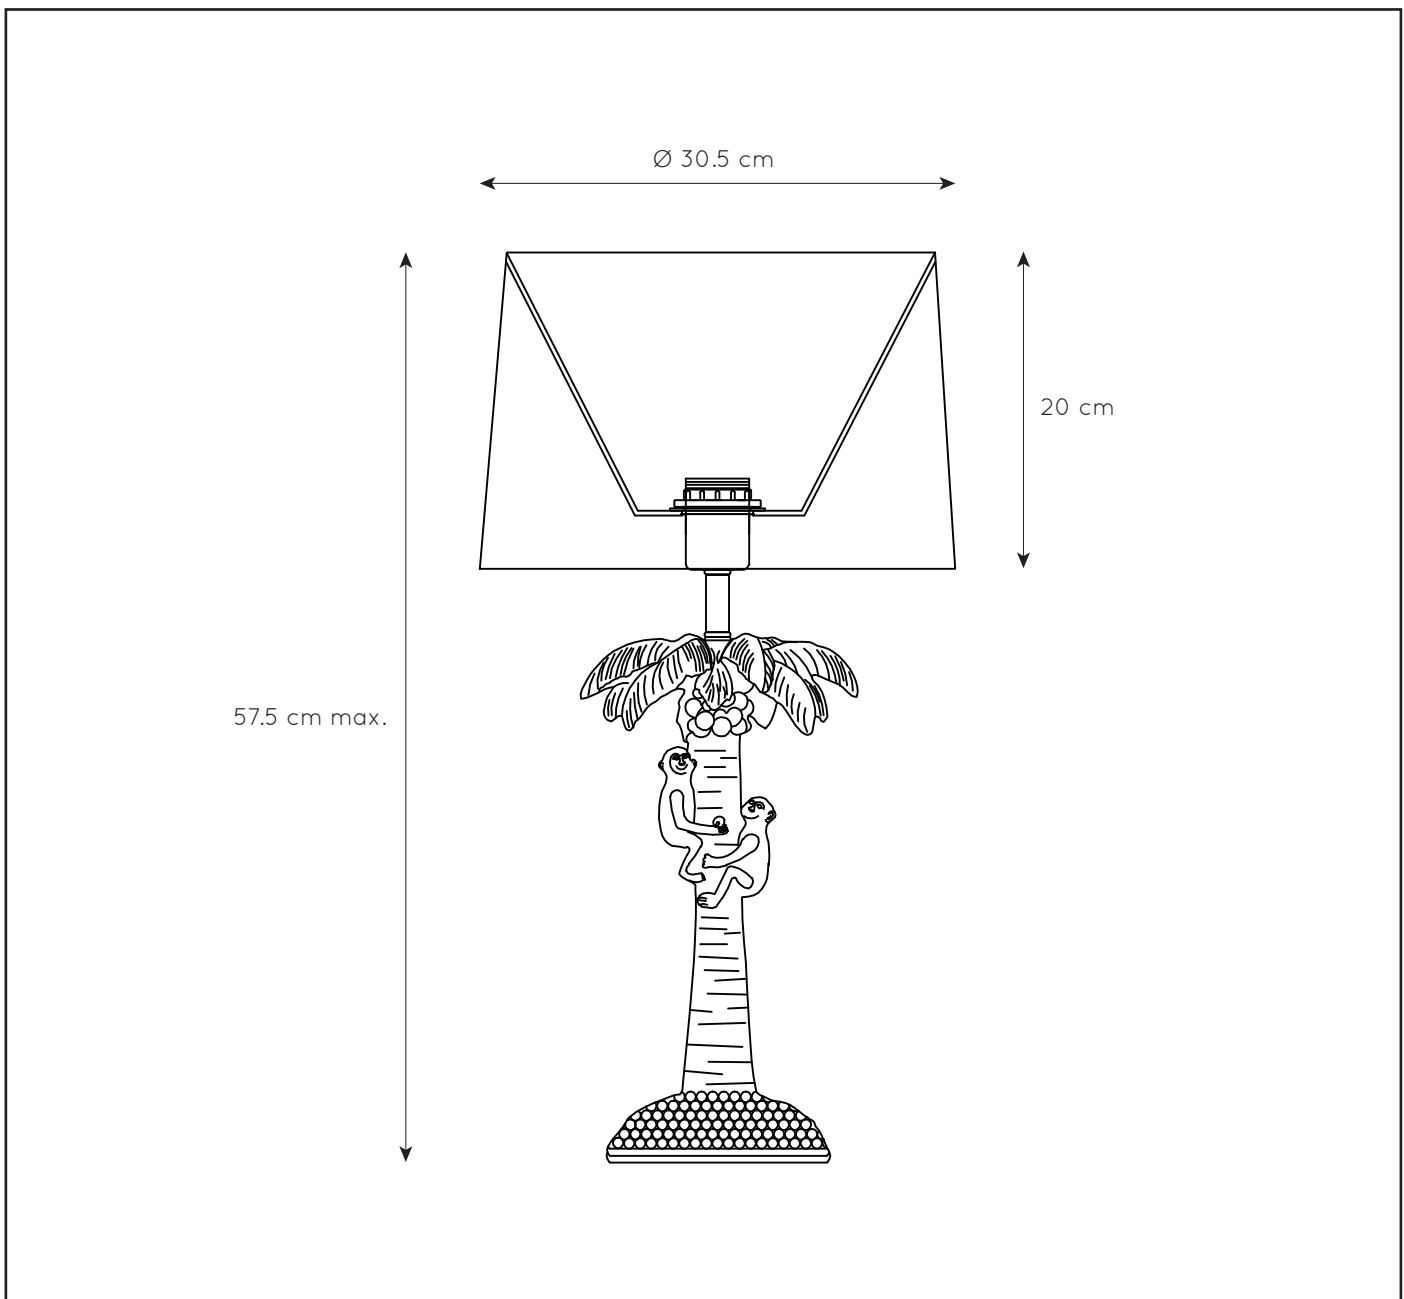

COCONUT

Item number : 10505/81/02

EAN code : 5411212105240

For more specifications, dimensions please visit
www.lucide.com