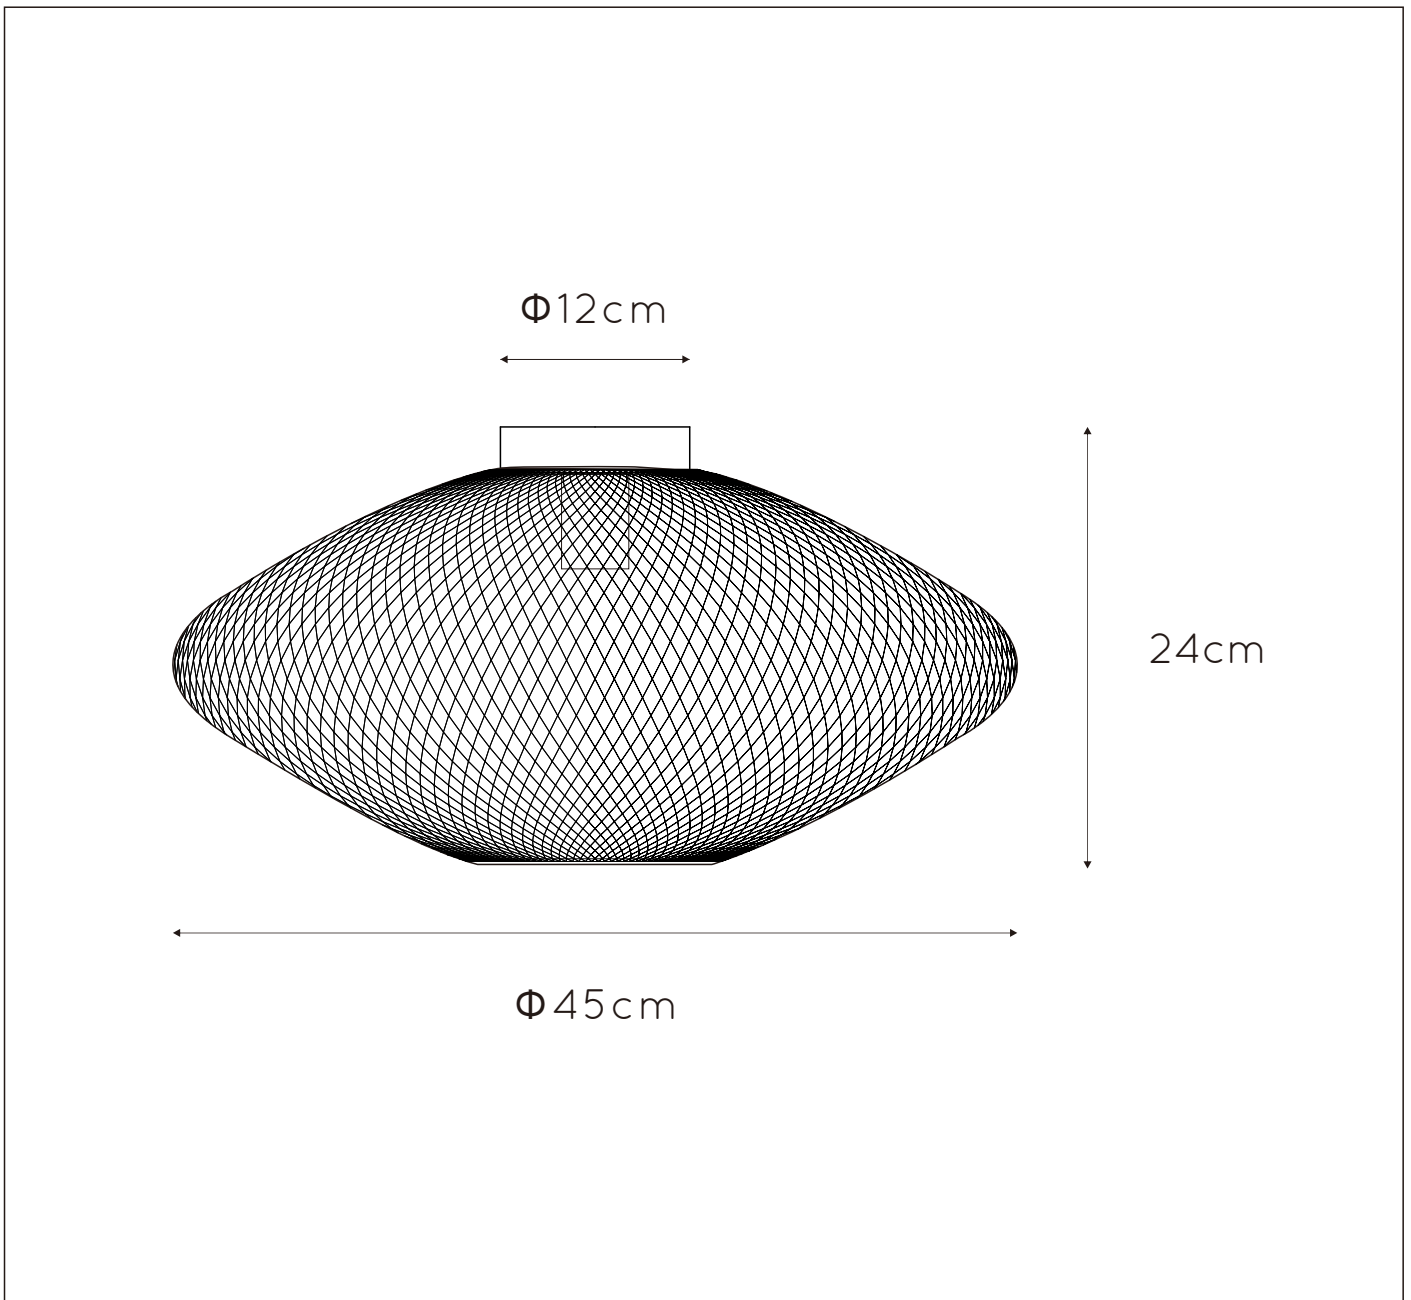

RECOMMENDED LUCIDE LIGHT SOURCE

49032/05/65

Light source dimmable : Yes

Light source incl. : No

General

Dimensions LxWxH : 45cm x 45cm x 24cm
Height minimum : 24cm
Height maximum : 24cm
Dimensions shade LxWxH : 45cm x 45cm x 21cm
Main material : Metal
Ceiling rose material : Metal
Color : Sandy gold
Style : Modern
Shape : Oval
Weight : 0,56 kg
Warranty : 2 years

Product specifications

Dimmable : No
Light direction : Around (Diffuse)
Adjustable in height : Adjustable In Height (Before Installation)
Directional : Not Directional
Cable : No
Cable length : -
Sensor : Without Sensor
Control : Light Switch Control
IP-Class : 20
Electric class : 1
Light source including ? : No
Lamp socket : E27
Light source number : 1
Power requirements : 220-240V~50Hz
Bulb type & maximum wattage : E27 max.40W

MESH

Item number : 21123/45/02

EAN CODE : 5411212211361

For more specifications, dimensions please visit

www.lucide.com

LUCIDE

INSTALLATION DRAWING SPECIFICATIONS