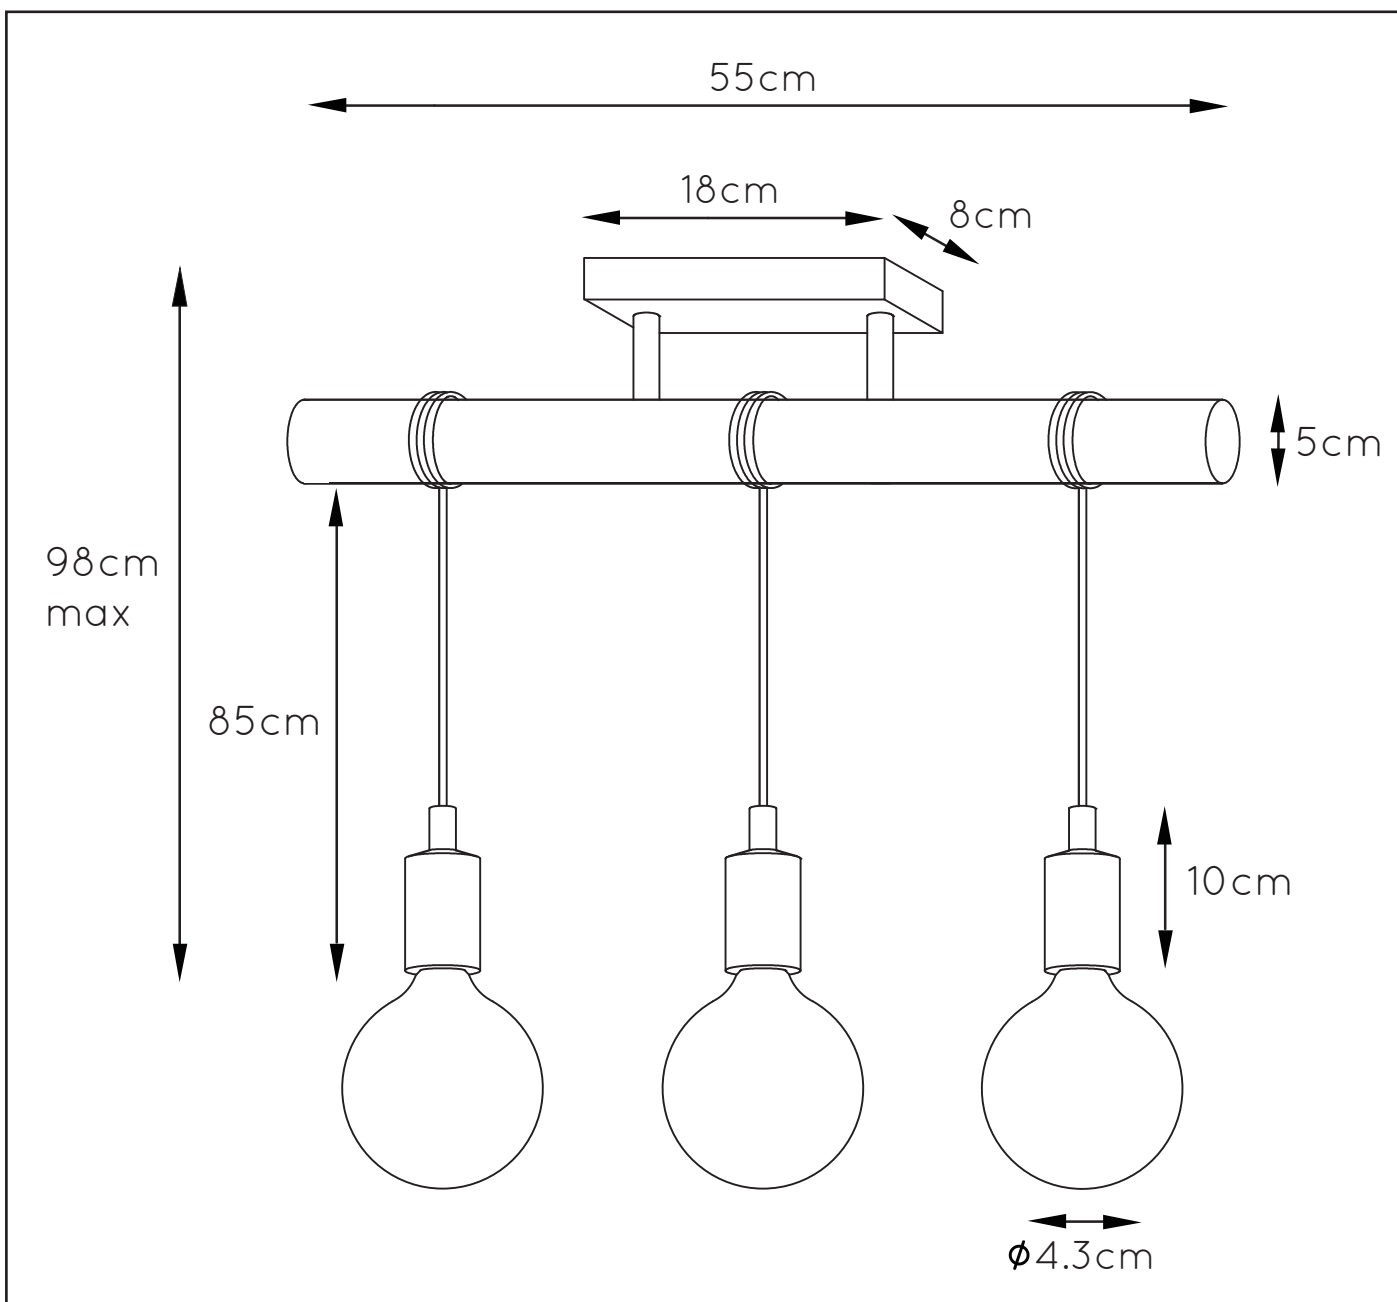

RECOMMENDED LUCIDE LIGHT SOURCE

49032/05/65

Light source dimmable : Yes

Light source incl. : No

General

Dimensions LxWxH : 55 cm x 8 cm x 98 cm
Height minimum : 35cm
Height maximum : 98cm
Dimensions shade LxWxH : -
Main material : Metal and Wood and Silicon
Ceiling rose material : Metal
Color : Wood+Blue & Wood+Pink
Style : Modern
Shape : Rectangle
Weight : 1.4kg
Warranty : 2 years

Product specifications

Dimmable : No
Light direction : Around (Diffuse)
Adjustable in height : Adjustable In Height (Before Installation)
Directional : Not Directional
Cable : Yes, Cable On Product
Cable length : 75 cm
Sensor : Without Sensor
Control : Light Switch Control
IP-Class : 20
Electric class : 1
Light source including ?: No
Lamp socket : E27
Light source number : 3
Power requirements : 220-240V~50Hz
Bulb type & maximum wattage : E27- max.60W

For more specifications of this product please visit

www.lucide.com

PAULIEN

Item number : 08127/03/35

EAN code : 5411212082916

Item number : 08127/03/66

EAN code : 5411212082923

LUCIDE

INSTALLATION DRAWING SPECIFICATIONS